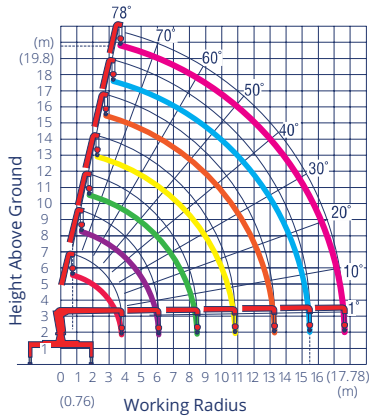

URW 540/WT SERIES WORKING RANGE CHARTS

URW 547W