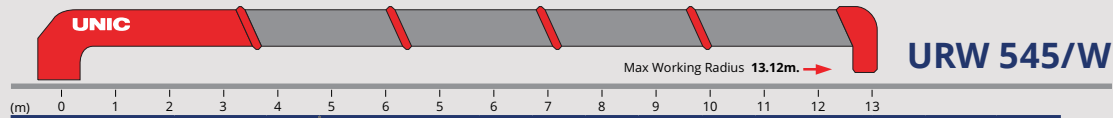

WORKING RADIUS	0.7 - 0.29	3.5	4	4.5	5	5.5	6	7	8	9	10	11	12	13.12
1ST BOOM	4.05	3.35 (3.51M)												
2ND BOOM	4.05	3.35	3.05 (3.9M)	2.45	2.15	1.9	1.70 (5.91M)							
3RD BOOM	3.05	3.05	3.05 (3.9M)	2.45	2.15	1.9	1.7	1.35	1.10 (8.31M)					
4TH BOOM			2.05	2.05	1.85	1.7	1.5	1.25	1.05	0.9	0.8	0.75 (10.75M)		
5TH BOOM				1.35	1.35	1.25	1.15	1	0.85	0.75	0.7	0.65	0.6	0.55