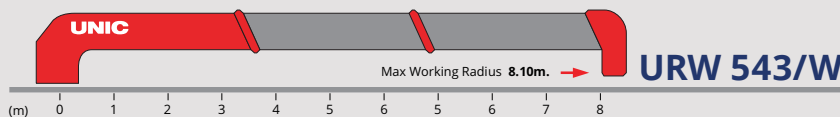

WORKING RADIUS	2.9	3.5	4.1	4.5	5	5.5	6	6.5	7	7.5	8.1
1ST BOOM	4.05	3.5 (3.24M)									
2ND BOOM	4.05	3.35	3.05	2.6	2.3	2	1.9 (5.7M)				
3RD BOOM		3.05	3.05	2.6	2.3	2	1.75	1.6	1.45	1.35	1.25

* ABOVE WEIGHTS DO NOT INCLUDE 50KG HOOK WEIGHT