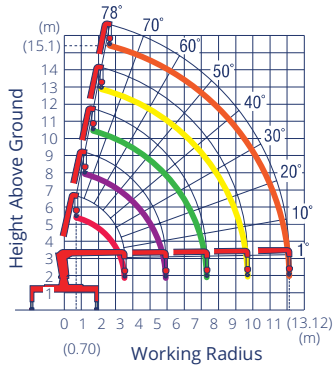

WORKING RADIUS	0.67 - 2.9	3.5	4.1	4.5	5	5.5	6	7	8	9	10	10.6
1ST BOOM	4.05	3.5 (3.33M)										
2ND BOOM	4.05	3.35	3.05	2.6	2.3	1.95		1.8 (5.76M)				
3RD BOOM	3.05	3.05	3.05	2.6	2.3	1.95	1.75	1.45		1.15 (8.18M)		
4TH BOOM		2.05	2.05	2.05	1.85	1.7	1.5	1.25	1.1	1	0.9	0.85

WORKING RADIUS	2.9	3.5	4.1	4.5	5	5.5	6	6.5	7	7.5	8.1
1ST BOOM	4.05	3.5 (3.24M)									
2ND BOOM	4.05	3.35	3.05	2.6	2.3	2	1.9 (5.7M)				
3RD BOOM		3.05	3.05	2.6	2.3	2	1.75	1.6	1.45	1.35	1.25

* ABOVE WEIGHTS DO NOT INCLUDE 50KG HOOK WEIGHT

URW 540/WT SERIES WORKING RANGE CHARTS

URW 547W

URW 546/W

URW 545/W

URW 544/W

URW 543/W

[FIND OUT MORE HERE](#)