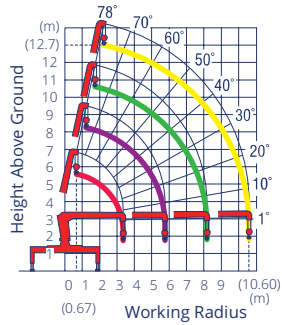

WORKING RADIUS	2.9	3.5	4.1	4.5	5	5.5	6	6.5	7	7.5	8.1
1ST BOOM	4.05	3.5 (3.24M)									
2ND BOOM	4.05	3.35	3.05	2.6	2.3	2	1.9 (5.7M)				
3RD BOOM		3.05	3.05	2.6	2.3	2	1.75	1.6	1.45	1.35	1.25

* ABOVE WEIGHTS DO NOT INCLUDE 50KG HOOK WEIGHT

URW 540/WT SERIES WORKING RANGE CHARTS

URW 547W

URW 546/W

URW 545/W

URW 544/W

URW 543/W

[FIND OUT MORE HERE](#)