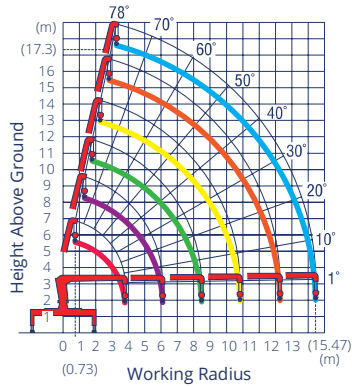

URW 540/WT SERIES WORKING RANGE CHARTS

URW 546/W

[FIND OUT MORE HERE](#)