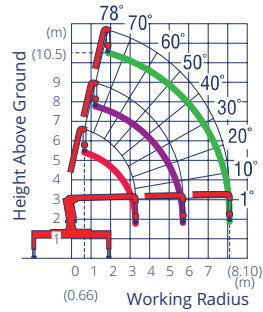

WORKING RADIUS	2.9	3.5	4.1	4.5	5	5.5	6	6.5	7	7.5	8.1
1ST BOOM	4.05	3.5 (3.24M)									
2ND BOOM	4.05	3.35	3.05	2.6	2.3	2	1.9 (5.7M)				
3RD BOOM		3.05	3.05	2.6	2.3	2	1.75	1.6	1.45	1.35	1.25

* ABOVE WEIGHTS DO NOT INCLUDE 50KG HOOK WEIGHT

URW 540/WT SERIES WORKING RANGE CHARTS

URW 547W

URW 546/W

URW 545/W

URW 544/W

URW 543/W

[FIND OUT MORE HERE](#)