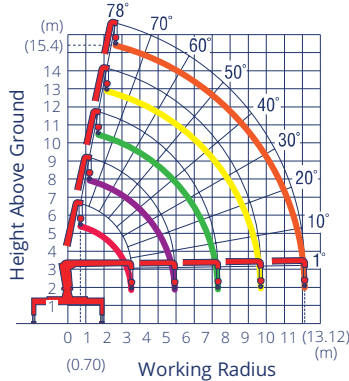

WORKING RADIUS	0.73 - 3.9	4.5	5	5.5	6	7	8	9	10	11	12	13	14	15.47
1ST BOOM	3.03 (3.69M)													
2ND BOOM	3.03	2.43	2.13	1.8	1.6 (6.09M)									
3RD BOOM	3.03	2.43	2.13	1.88	1.63	1.33	1.03 (8.48M)							
4TH BOOM		2.03	1.83	1.65	1.48	1.23	1.03	0.88	0.78	0.73 (10.81M)				
5TH BOOM			1.33	1.2	1.1	0.95	0.83	0.73	0.65	0.6	0.55	0.50 (13.14M)		
6TH BOOM					0.53	0.43	0.38	0.38	0.33	0.33	0.28	0.28	0.25	0.23

WORKING RADIUS	0.70 - 0.39	4.5	5	5.5	6	7	8	9	10	11	12	13.12
1ST BOOM	3.03 (3.51M)											
2ND BOOM	3.03	2.43	2.13	1.88	1.68 (5.91M)							
3RD BOOM	3.03	2.43	2.13	1.88	1.65	1.33	1.08 (8.31M)					
4TH BOOM		2.03	1.83	1.65	1.48	1.23	1.03	0.88	0.78	0.73 (10.71M)		
5TH BOOM			1.33	1.2	1.1	0.95	0.83	0.73	0.65	0.6	0.55	0.5

WORKING RADIUS	0.67 - 4.1	4.5	5	5.5	6	7	8	9	10	10.6
1ST BOOM	3.03 (3.33M)									
2ND BOOM	3.03	2.58	2.28	1.93	1.78 (5.76M)					
3RD BOOM	3.03	2.58	2.28	1.93	1.73	1.4	1.13 (8.18M)			
4TH BOOM		2.03	1.83	1.65	1.48	1.23	1.08	0.98	0.85	0.83

WORKING RADIUS	0.66 - 4.1	4.5	5	5.5	6	7	8.1
1ST BOOM	3.03 (3.27M)						
2ND BOOM	3.03	2.58	2.28	2	1.88 (5.7M)		
3RD BOOM	3.03	2.58	2.28	2	1.73	1.43	1.23

* ABOVE WEIGHTS DO NOT INCLUDE 30KG HOOK WEIGHT

URW 500 SERIES WORKING RANGE CHARTS

URW 505/W