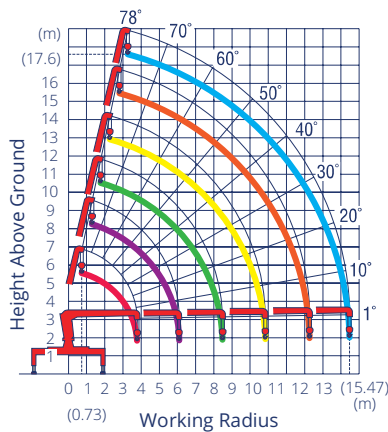

URW 500 SERIES WORKING RANGE CHARTS

URW 506/W