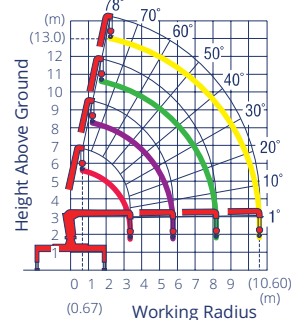

WORKING RADIUS	0.73 - 3.9	4.5	5	5.5	6	7	8	9	10	11	12	13	14	15.47
1ST BOOM	3.03 (3.69M)													
2ND BOOM	3.03	2.43	2.13	1.8	1.6 (6.09M)									
3RD BOOM	3.03	2.43	2.13	1.88	1.63	1.33	1.03 (8.48M)							
4TH BOOM		2.03	1.83	1.65	1.48	1.23	1.03	0.88	0.78	0.73 (10.81M)				
5TH BOOM			1.33	1.2	1.1	0.95	0.83	0.73	0.65	0.6	0.55	0.50 (13.14M)		
6TH BOOM					0.53	0.43	0.38	0.38	0.33	0.33	0.28	0.28	0.25	0.23

WORKING RADIUS	0.70 - 0.39	4.5	5	5.5	6	7	8	9	10	11	12	13.12
1ST BOOM	3.03 (3.51M)											
2ND BOOM	3.03	2.43	2.13	1.88	1.68 (5.91M)							
3RD BOOM	3.03	2.43	2.13	1.88	1.65	1.33	1.08 (8.31M)					
4TH BOOM		2.03	1.83	1.65	1.48	1.23	1.03	0.88	0.78	0.73 (10.71M)		
5TH BOOM			1.33	1.2	1.1	0.95	0.83	0.73	0.65	0.6	0.55	0.5

WORKING RADIUS	0.67 - 4.1	4.5	5	5.5	6	7	8	9	10	10.6
1ST BOOM	3.03 (3.33M)									
2ND BOOM	3.03	2.58	2.28	1.93	1.78 (5.76M)					
3RD BOOM	3.03	2.58	2.28	1.93	1.73	1.4	1.13 (8.18M)			
4TH BOOM		2.03	1.83	1.65	1.48	1.23	1.08	0.98	0.85	0.83

WORKING RADIUS	0.66 - 4.1	4.5	5	5.5	6	7	8.1
1ST BOOM	3.03 (3.27M)						
2ND BOOM	3.03	2.58	2.28	2	1.88 (5.7M)		
3RD BOOM	3.03	2.58	2.28	2	1.73	1.43	1.23

* ABOVE WEIGHTS DO NOT INCLUDE 30KG HOOK WEIGHT

URW 500 SERIES WORKING RANGE CHARTS

URW 504/W