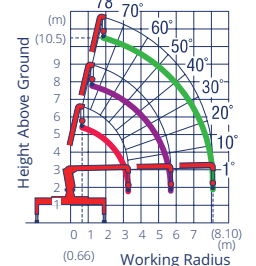

WORKING RADIUS	0.73 - 3.9	4.5	5	5.5	6	7	8	9	10	11	12	13	14	15.47
1ST BOOM	3.03 (3.69M)													
2ND BOOM	3.03	2.43	2.13	1.8	1.6 (6.09M)									
3RD BOOM	3.03	2.43	2.13	1.88	1.63	1.33	1.03 (8.48M)							
4TH BOOM		2.03	1.83	1.65	1.48	1.23	1.03	0.88	0.78	0.73 (10.81M)				
5TH BOOM			1.33	1.2	1.1	0.95	0.83	0.73	0.65	0.6	0.55	0.50 (13.14M)		
6TH BOOM					0.53	0.43	0.38	0.38	0.33	0.33	0.28	0.28	0.25	0.23

WORKING RADIUS	0.70 - 0.39	4.5	5	5.5	6	7	8	9	10	11	12	13.12
1ST BOOM	3.03 (3.51M)											
2ND BOOM	3.03	2.43	2.13	1.88	1.68 (5.91M)							
3RD BOOM	3.03	2.43	2.13	1.88	1.65	1.33	1.08 (8.31M)					
4TH BOOM		2.03	1.83	1.65	1.48	1.23	1.03	0.88	0.78	0.73 (10.71M)		
5TH BOOM			1.33	1.2	1.1	0.95	0.83	0.73	0.65	0.6	0.55	0.5

WORKING RADIUS	0.67 - 4.1	4.5	5	5.5	6	7	8	9	10	10.6
1ST BOOM	3.03 (3.33M)									
2ND BOOM	3.03	2.58	2.28	1.93	1.78 (5.76M)					
3RD BOOM	3.03	2.58	2.28	1.93	1.73	1.4	1.13 (8.18M)			
4TH BOOM		2.03	1.83	1.65	1.48	1.23	1.08	0.98	0.85	0.83

WORKING RADIUS	0.66 - 4.1	4.5	5	5.5	6	7	8.1
1ST BOOM	3.03 (3.27M)						
2ND BOOM	3.03	2.58	2.28	2	1.88 (5.7M)		
3RD BOOM	3.03	2.58	2.28	2	1.73	1.43	1.23

* ABOVE WEIGHTS DO NOT INCLUDE 30KG HOOK WEIGHT

URW 500 SERIES WORKING RANGE CHARTS

URW 503/W