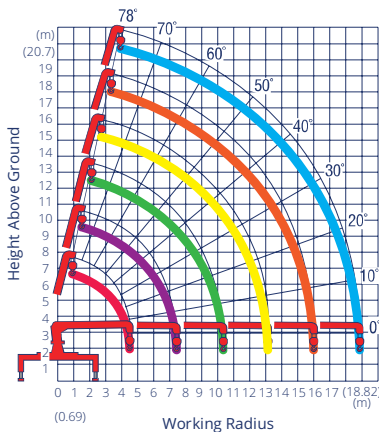

URU 640 SERIES

20.7M*
MAX. HOOK HEIGHT
(ABOVE GROUND)

6450KG
LIFTING CAPACITY

SMART
RADIO REMOTE
CONTROL

5001MM
WIDE HORIZONTAL
EXTENSION (MAX)

MODEL	644	646
TONNE METER	16.0	16.1
WEIGHT	2910	3275
MAX CAPACITY	6450	6450
MAX RADIUS	13	18.82
MIN BOOM LENGTH	4.4	4.72
MAX ABOVE GROUND HOOK HEIGHT	14.8	20.7
MAX BELOW GROUND HOOK HEIGHT	14.9	22.4
OUTRIGGER WIDTH	5001	5001
WIDTH	2432	2432
INSTALLATION SPACE*	861	861
TOP OF BOOM TO SUBFRAME	2614	2614
BOOM TIP TO BACK OF COLUMN	4698	5018

*APPROXIMATE, ALLOW TOLERANCE FOR ADDITIONAL CLEARANCE

URU 646 SERIES LOAD CHARTS

* ABOVE WEIGHTS DO NOT INCLUDE 50KG HOOK WEIGHT

URU 646 SERIES WORKING RANGE CHARTS

URU 646

URU 644