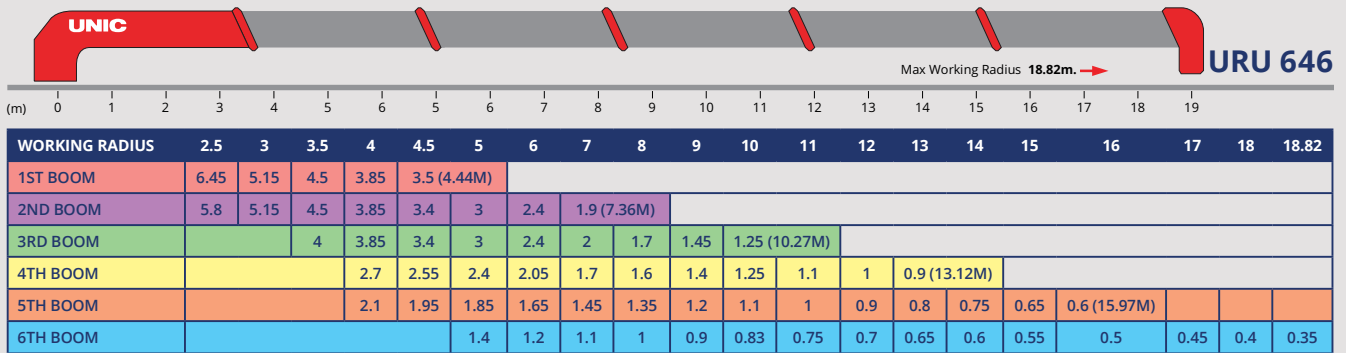

URU 640 SERIES

20.7M*
MAX. HOOK HEIGHT
(ABOVE GROUND)

6450KG
LIFTING CAPACITY

SMART
RADIO REMOTE
CONTROL

5001MM
WIDE HORIZONTAL
EXTENSION (MAX)

MODEL	644	646
TONNE METER	16.0	16.1
WEIGHT	2910	3275
MAX CAPACITY	6450	6450
MAX RADIUS	13	18.82
MIN BOOM LENGTH	4.4	4.72
MAX ABOVE GROUND HOOK HEIGHT	14.8	20.7
MAX BELOW GROUND HOOK HEIGHT	14.9	22.4
OUTRIGGER WIDTH	5001	5001
WIDTH	2432	2432
INSTALLATION SPACE*	861	861
TOP OF BOOM TO SUBFRAME	2614	2614
BOOM TIP TO BACK OF COLUMN	4698	5018

*APPROXIMATE, ALLOW TOLERANCE FOR ADDITIONAL CLEARANCE

URU 646 SERIES LOAD CHARTS

* ABOVE WEIGHTS DO NOT INCLUDE 50KG HOOK WEIGHT

URU 646 SERIES WORKING RANGE CHARTS

URU 646

URU 644