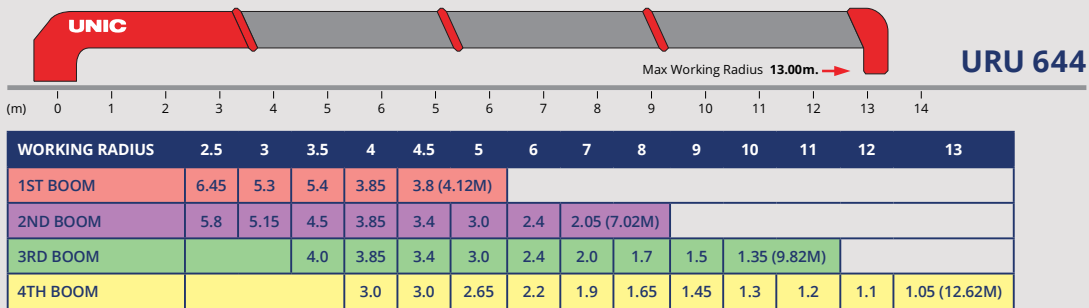

URU 640 SERIES

20.7M*
MAX. HOOK HEIGHT
(ABOVE GROUND)

6450KG
LIFTING CAPACITY

SMART
RADIO REMOTE
CONTROL

5001MM
WIDE HORIZONTAL
EXTENSION (MAX)

MODEL	644	646
TONNE METER	16.0	16.1
WEIGHT	2910	3275
MAX CAPACITY	6450	6450
MAX RADIUS	13	18.82
MIN BOOM LENGTH	4.4	4.72
MAX ABOVE GROUND HOOK HEIGHT	14.8	20.7
MAX BELOW GROUND HOOK HEIGHT	14.9	22.4
OUTRIGGER WIDTH	5001	5001
WIDTH	2432	2432
INSTALLATION SPACE*	861	861
TOP OF BOOM TO SUBFRAME	2614	2614
BOOM TIP TO BACK OF COLUMN	4698	5018

*APPROXIMATE, ALLOW TOLERANCE FOR ADDITIONAL CLEARANCE

URU 646 SERIES LOAD CHARTS

* ABOVE WEIGHTS DO NOT INCLUDE 50KG HOOK WEIGHT

URU 646 SERIES WORKING RANGE CHARTS

URU 646

URU 644