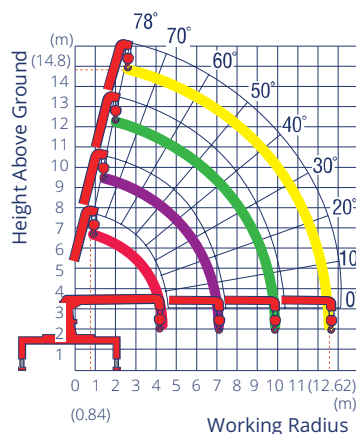

URU 640 SERIES

20.7M*
MAX. HOOK HEIGHT
(ABOVE GROUND)

6450KG
LIFTING CAPACITY

SMART
RADIO REMOTE
CONTROL

5001MM
WIDE HORIZONTAL
EXTENSION (MAX)

MODEL	644	646
TONNE METER	16.0	16.1
WEIGHT	2910	3275
MAX CAPACITY	6450	6450
MAX RADIUS	13	18.82
MIN BOOM LENGTH	4.4	4.72
MAX ABOVE GROUND HOOK HEIGHT	14.8	20.7
MAX BELOW GROUND HOOK HEIGHT	14.9	22.4
OUTRIGGER WIDTH	5001	5001
WIDTH	2432	2432
INSTALLATION SPACE*	861	861
TOP OF BOOM TO SUBFRAME	2614	2614
BOOM TIP TO BACK OF COLUMN	4698	5018

*APPROXIMATE, ALLOW TOLERANCE FOR ADDITIONAL CLEARANCE

URU 646 SERIES LOAD CHARTS

* ABOVE WEIGHTS DO NOT INCLUDE 50KG HOOK WEIGHT

URU 646 SERIES WORKING RANGE CHARTS

URU 646

URU 644