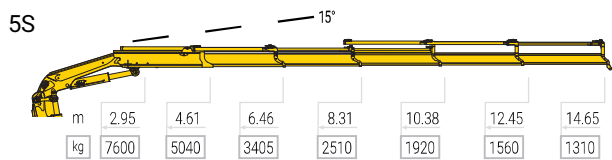

**“EXTREMELY  
LOW WEIGHT”**

# 265

| MODEL              | 265-3S | 265-4S | 265-5S | 265-6S |
|--------------------|--------|--------|--------|--------|
| WEIGHT             | 2980   | 3150   | 3305   | 3440   |
| TM                 | 26.39  | 23.85  | 23.24  | 22.87  |
| SLEW ANGLE         | ∞      | ∞      | ∞      | ∞      |
| HEIGHT             | 2340   | 2340   | 2340   | 2340   |
| WIDTH              | 2500   | 2500   | 2500   | 2500   |
| INSTALLATION SPACE | 1250   | 1250   | 1250   | 1250   |
| STABILISER WIDTH   | 6590   | 6590   | 6590   | 6590   |

# 265

REFER TO PREVIOUS PAGE FOR FEATURES. \*CONTACT MAXILIFT AUSTRALIA DEALER FOR CURRENT SPECIFICATIONS

| MODEL            | 3S+JIB 2S | 3S+JIB 3S | 4S+JIB 2S | 4S+JIB 3S | 4S+JIB 4S | 5S+JIB 2S | 5S+JIB 3S |
|------------------|-----------|-----------|-----------|-----------|-----------|-----------|-----------|
| WEIGHT           | 3555      | 3620      | 3730      | 3795      | 3860      | 3920      | 3980      |
| TM               | 24.39     | 24.39     | 23.85     | 23.85     | 23.85     | 23.24     | 23.24     |
| SLEW ANGLE       | ∞         | ∞         | ∞         | ∞         | ∞         | ∞         | ∞         |
| HEIGHT           | 3555      | 3620      | 3730      | 3795      | 3860      | 3920      | 3980      |
| WIDTH            | 2500      | 2500      | 2500      | 2500      | 2500      | 2500      | 2500      |
| INSTALL SPACE    | 1385      | CMD*      | CMD*      | CMD*      | CMD*      | CMD*      | CMD*      |
| STABILISER WIDTH | 6590      | 6590      | 6590      | 6590      | 6590      | 6590      | 6590      |