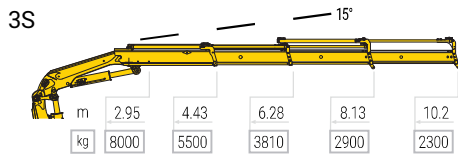

**“EXTREMELY  
LOW WEIGHT”**

# 265

| MODEL              | 265-3S | 265-4S | 265-5S | 265-6S |
|--------------------|--------|--------|--------|--------|
| WEIGHT             | 2980   | 3150   | 3305   | 3440   |
| TM                 | 26.39  | 23.85  | 23.24  | 22.87  |
| SLEW ANGLE         | ∞      | ∞      | ∞      | ∞      |
| HEIGHT             | 2340   | 2340   | 2340   | 2340   |
| WIDTH              | 2500   | 2500   | 2500   | 2500   |
| INSTALLATION SPACE | 1250   | 1250   | 1250   | 1250   |
| STABILISER WIDTH   | 6590   | 6590   | 6590   | 6590   |

# 265

REFER TO PREVIOUS PAGE FOR FEATURES. \*CONTACT MAXILIFT AUSTRALIA DEALER FOR CURRENT SPECIFICATIONS

| MODEL            | 3S+JIB 2S | 3S+JIB 3S | 4S+JIB 2S | 4S+JIB 3S | 4S+JIB 4S | 5S+JIB 2S | 5S+JIB 3S |
|------------------|-----------|-----------|-----------|-----------|-----------|-----------|-----------|
| WEIGHT           | 3555      | 3620      | 3730      | 3795      | 3860      | 3920      | 3980      |
| TM               | 24.39     | 24.39     | 23.85     | 23.85     | 23.85     | 23.24     | 23.24     |
| SLEW ANGLE       | ∞         | ∞         | ∞         | ∞         | ∞         | ∞         | ∞         |
| HEIGHT           | 3555      | 3620      | 3730      | 3795      | 3860      | 3920      | 3980      |
| WIDTH            | 2500      | 2500      | 2500      | 2500      | 2500      | 2500      | 2500      |
| INSTALL SPACE    | 1385      | CMD*      | CMD*      | CMD*      | CMD*      | CMD*      | CMD*      |
| STABILISER WIDTH | 6590      | 6590      | 6590      | 6590      | 6590      | 6590      | 6590      |