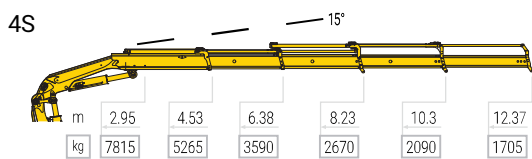

**“EXTREMELY  
LOW WEIGHT”**

# 265

| MODEL              | 265-3S | 265-4S | 265-5S | 265-6S |
|--------------------|--------|--------|--------|--------|
| WEIGHT             | 2980   | 3150   | 3305   | 3440   |
| TM                 | 26.39  | 23.85  | 23.24  | 22.87  |
| SLEW ANGLE         | ∞      | ∞      | ∞      | ∞      |
| HEIGHT             | 2340   | 2340   | 2340   | 2340   |
| WIDTH              | 2500   | 2500   | 2500   | 2500   |
| INSTALLATION SPACE | 1250   | 1250   | 1250   | 1250   |
| STABILISER WIDTH   | 6590   | 6590   | 6590   | 6590   |

# 265

REFER TO PREVIOUS PAGE FOR FEATURES. \*CONTACT MAXILIFT AUSTRALIA DEALER FOR CURRENT SPECIFICATIONS

| MODEL            | 3S+JIB 2S | 3S+JIB 3S | 4S+JIB 2S | 4S+JIB 3S | 4S+JIB 4S | 5S+JIB 2S | 5S+JIB 3S |
|------------------|-----------|-----------|-----------|-----------|-----------|-----------|-----------|
| WEIGHT           | 3555      | 3620      | 3730      | 3795      | 3860      | 3920      | 3980      |
| TM               | 24.39     | 24.39     | 23.85     | 23.85     | 23.85     | 23.24     | 23.24     |
| SLEW ANGLE       | ∞         | ∞         | ∞         | ∞         | ∞         | ∞         | ∞         |
| HEIGHT           | 3555      | 3620      | 3730      | 3795      | 3860      | 3920      | 3980      |
| WIDTH            | 2500      | 2500      | 2500      | 2500      | 2500      | 2500      | 2500      |
| INSTALL SPACE    | 1385      | CMD*      | CMD*      | CMD*      | CMD*      | CMD*      | CMD*      |
| STABILISER WIDTH | 6590      | 6590      | 6590      | 6590      | 6590      | 6590      | 6590      |