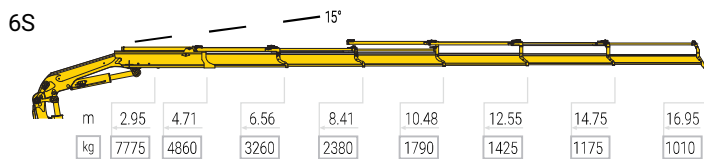

**“EXTREMELY  
LOW WEIGHT”**

# 265

| MODEL              | 265-3S | 265-4S | 265-5S | 265-6S |
|--------------------|--------|--------|--------|--------|
| WEIGHT             | 2980   | 3150   | 3305   | 3440   |
| TM                 | 26.39  | 23.85  | 23.24  | 22.87  |
| SLEW ANGLE         | ∞      | ∞      | ∞      | ∞      |
| HEIGHT             | 2340   | 2340   | 2340   | 2340   |
| WIDTH              | 2500   | 2500   | 2500   | 2500   |
| INSTALLATION SPACE | 1250   | 1250   | 1250   | 1250   |
| STABILISER WIDTH   | 6590   | 6590   | 6590   | 6590   |

# 265

REFER TO PREVIOUS PAGE FOR FEATURES. \*CONTACT MAXILIFT AUSTRALIA DEALER FOR CURRENT SPECIFICATIONS

| MODEL            | 3S+JIB 2S | 3S+JIB 3S | 4S+JIB 2S | 4S+JIB 3S | 4S+JIB 4S | 5S+JIB 2S | 5S+JIB 3S |
|------------------|-----------|-----------|-----------|-----------|-----------|-----------|-----------|
| WEIGHT           | 3555      | 3620      | 3730      | 3795      | 3860      | 3920      | 3980      |
| TM               | 24.39     | 24.39     | 23.85     | 23.85     | 23.85     | 23.24     | 23.24     |
| SLEW ANGLE       | ∞         | ∞         | ∞         | ∞         | ∞         | ∞         | ∞         |
| HEIGHT           | 3555      | 3620      | 3730      | 3795      | 3860      | 3920      | 3980      |
| WIDTH            | 2500      | 2500      | 2500      | 2500      | 2500      | 2500      | 2500      |
| INSTALL SPACE    | 1385      | CMD*      | CMD*      | CMD*      | CMD*      | CMD*      | CMD*      |
| STABILISER WIDTH | 6590      | 6590      | 6590      | 6590      | 6590      | 6590      | 6590      |